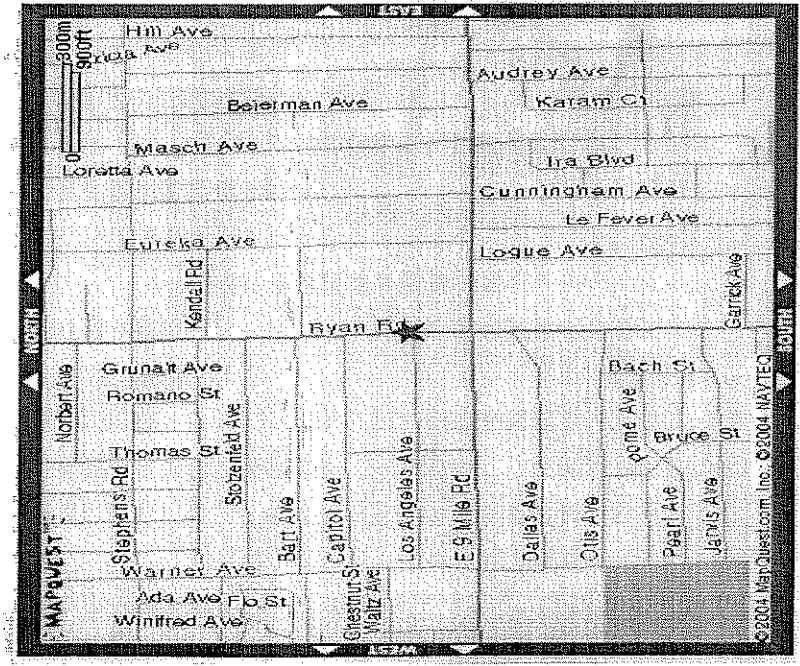

ANCHOR BAY HIGH SCHOOL

*Tars
Red & White*

6319 County Line
Fair Haven, MI 48022
(586) 648-2525

13 miles from Algonac High School
18 minutes

- Follow M-29 to County Line Rd., turn right.
- .MI 48079
- (810) 676-1700

ARMADA HIGH SCHOOL

23655 Armada Center
Armada, MI 48005
(586) 784-9156

Tigers
Orange & Black

27 miles from Algonac High School
56 minutes

- Follow M-29 to Palms Rd., turn right.
- Turn left onto Division Rd., Division becomes 32 Mile Rd.
- Turn right onto Lowe Plank Rd.
- Turn left on Armada Ridge Rd.
- Turn right onto Omo Rd.

FITZGERALD HIGH SCHOOL

23200 Ryan Rd.
Warren, MI 48091
(586) 757-7070

Spartans
Blue & Gold

40 miles from Algonac High School
50 minutes

- Follow M-29 to I-94 west.
- Merge onto I-94 west towards Detroit.
- Merge onto I-696 west.

CENTERLINE HIGH SCHOOL *Panthers*
26300 Arsenal Avenue *Orange & Black*
Centerline, MI 48015
(586) 510-2100

36 miles from Algonac High School
47 minutes
Follow M-29 To I-94 west.
Merge I-94 west towards Detroit.
Merge I-696 west.
Take exit number 24 towards Hoover Rd.
Merge onto E. 11 Mile Rd.