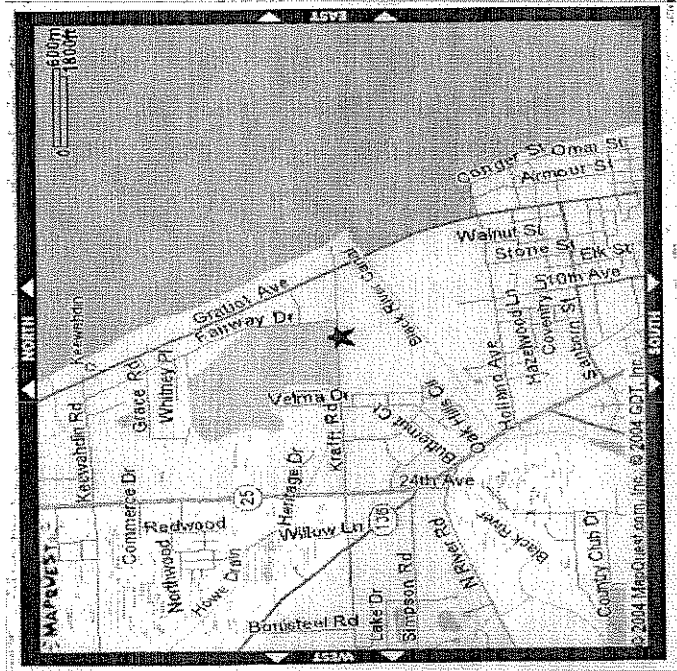

Turn right onto Capac Rd. Capac Rd. turns into

PORT HURON HIGH SCHOOL

*Big Reds
Red/White*

2215 Court
Port Huron, MI 48060
(810) 984-2611

15.3 miles from Algonac High School—25 minutes

Follow M-29 to Palms Rd., turn right.
Turn right onto Fred Moore Highway.
Merge onto I-94 east.
Take the I-69 exit towards Port Huron.

**43 miles from Algonac High School
1 hour, 18 minutes**

Follow M-29 to Palms Rd., turn right.
Turn left onto Rattle Run Rd.
Turn right onto Wales Center Rd.
Merge onto I-69 west.
Take exit number 176 towards Capac.
Turn right onto Capac Rd. Capac Rd. turns into

PORT HURON NORTHERN HIGH SCHOOL
Huskies
 Blue & Gold
 1799 Krafft Rd.
 Port Huron, MI 48060
 (810) 984-2671

43 miles from Algonac High School
52 minutes

Follow M-29 to Palms Rd., turn right.
 Turn right onto Fred Moore Highway.
 Merge onto I-94 East.
 Follow I-94 to the end and the road turns into Pine Grove Avenue.
 Turn right onto Krafft Rd.

63 miles from Algonac High School
1 hour, 43 minutes

Follow M-29 to Palms Rd., turn right.
 Turn right onto Fred Moore Highway.
 Take I-94 east to Port Huron to the end which
 turns into Pine Grove Avenue/MI-25.
 Stay on MI-25.
 Turn left onto MI-90.