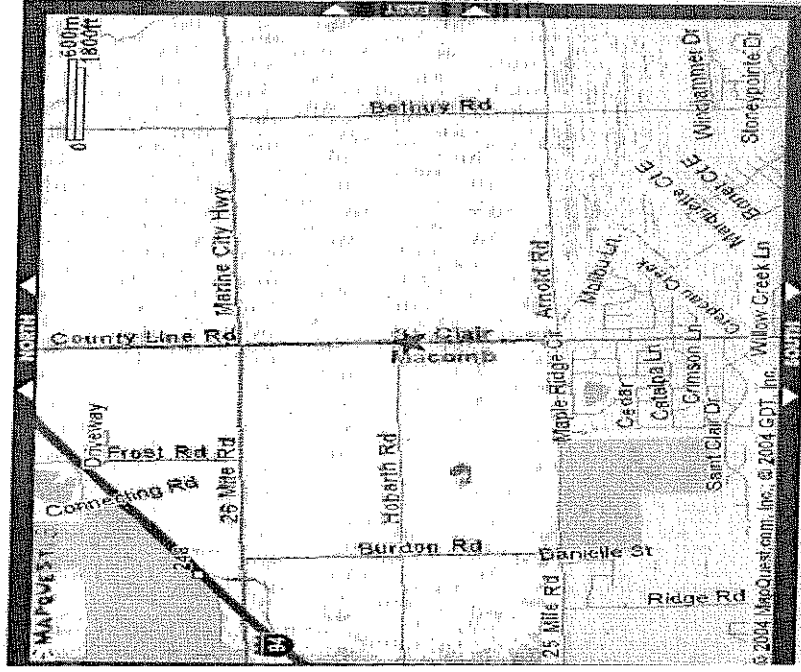

ANCHOR BAY HIGH SCHOOL *Tars*
6319 County Line *Red & White*
Fair Haven, MI 48022
(586) 648-2525

13 miles from Algonac High School
18 minutes

Follow M-29 to County Line Rd., turn right.
.MI 48079
(810) 676-1700