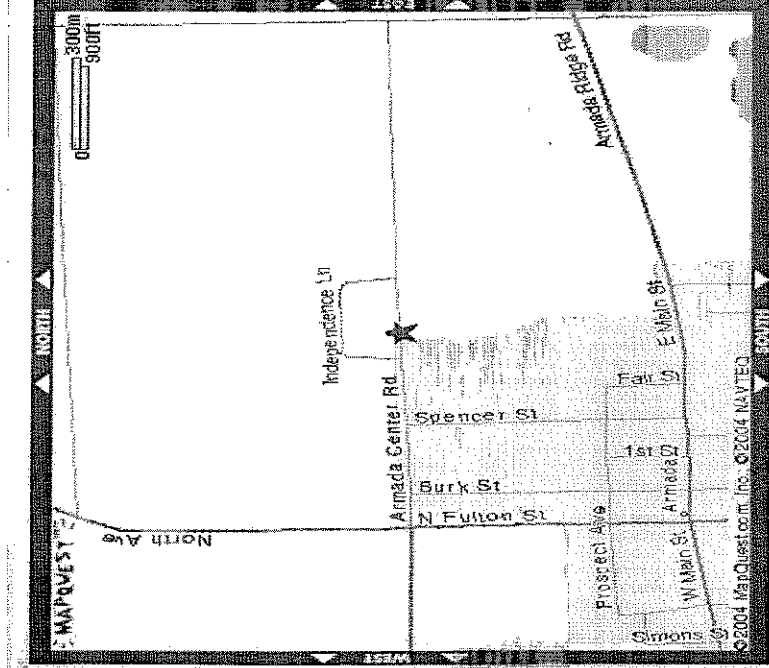

26 miles from Algonac High School—51 minutes

- Follow M-29 to Palms Rd., turn right.
- Turn left onto Division Rd., Division is 32 Mile Rd.
- Turn right onto S. Main St./MI-19.
- Turn left on Bordman Rd.

ARMADA HIGH SCHOOL

*Tigers
Orange & Black*

23655 Armada Center
Armada, MI 48005
(586) 784-9156

**27 miles from Algonac High School
56 minutes**

- Follow M-29 to Palms Rd., turn right.
- Turn left onto Division Rd., Division becomes 32 Mile Rd.
- Turn right onto Lowe Plank Rd.
- Turn left on Armada Ridge Rd.
- Turn right onto Omo Rd.