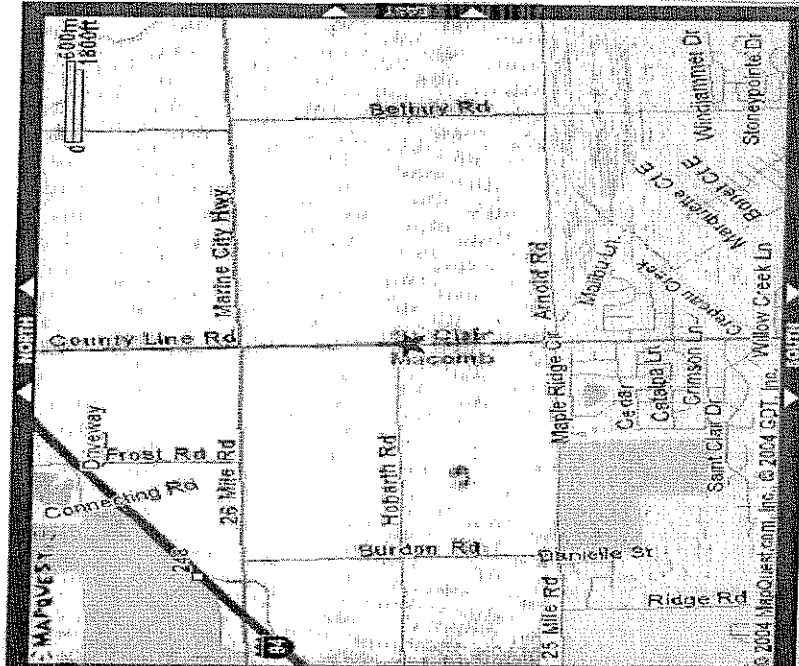

ANCHOR BAY HIGH SCHOOL

*Tars
Red & White*

6319 County Line
Fair Haven, MI 48022
(586) 648-2525

13 miles from Algonac High School
18 minutes

- Follow M-29 to County Line Rd., turn right.
- .MI 48079
- (810) 676-1700

ARMADA HIGH SCHOOL

23655 Armada Center
Armada, MI 48005
(586) 784-9156

Tigers
Orange & Black

27 miles from Algonac High School
56 minutes

- Follow M-29 to Palms Rd., turn right.
- Turn left onto Division Rd., Division becomes 32 Mile Rd.
- Turn right onto Lowe Plank Rd.
- Turn left on Armada Ridge Rd.
- Turn right onto Omo Rd.