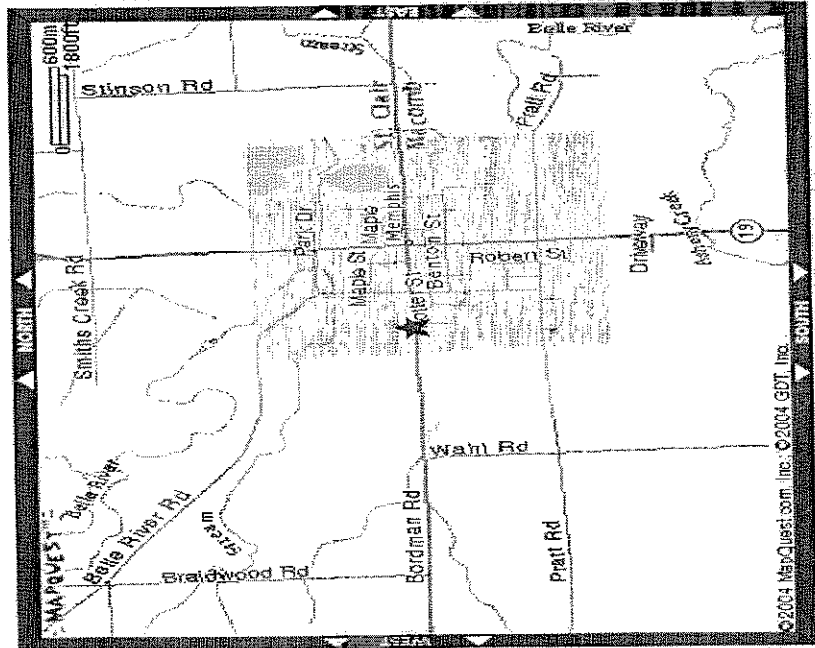

★ 660 S. Water St Marine City, MI 48039-3601, US Hotel Offers - Flight Deals

Street Map

Print | E-Mail | Download to PDA | New

Search for a Place

MEMPHIS HIGH SCHOOL

*Yellowjacks
Blue & Gold*

34130 Bordman
Memphis, MI 48041
(810) 392-2186

26 miles from Algonac High School—51 minutes

- Follow M-29 to Palms Rd., turn right.
- Turn left onto Division Rd., Division is 32 Mile Rd.
- Turn right onto S. Main St./MI-19.
- Turn left on Bordman Rd.