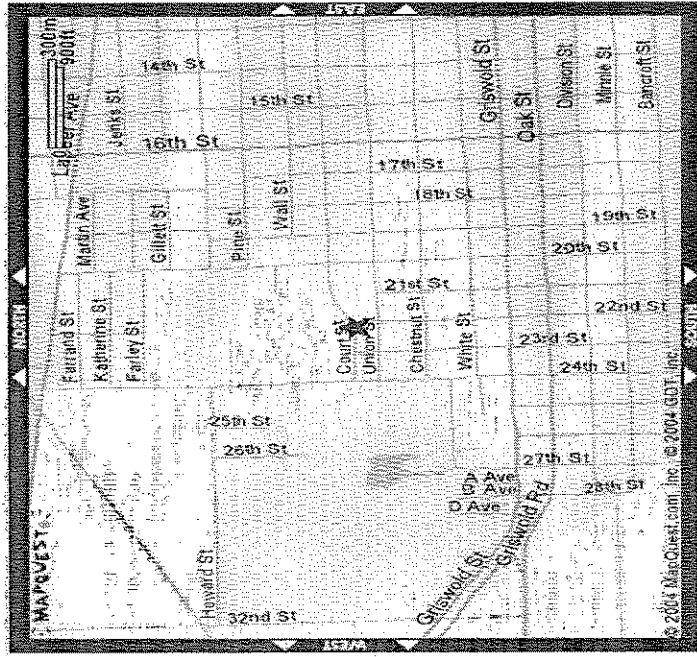

PORT HURON HIGH SCHOOL

*Big Reds
Red/White*

2215 Court
Port Huron, MI 48060
(810) 984-2611

15.3 miles from Algonac High School—25 minutes

Follow M-29 to Palms Rd., turn right.
Turn right onto Fred Moore Highway.
Merge onto I-94 east.
Take the I-69 exit towards Port Huron.

★ 2215 Court St Port Huron, MI 48060-4937, US Hotel Offers - Flight Deals

Street Map | Print | E-Mail | Download to PDA | New