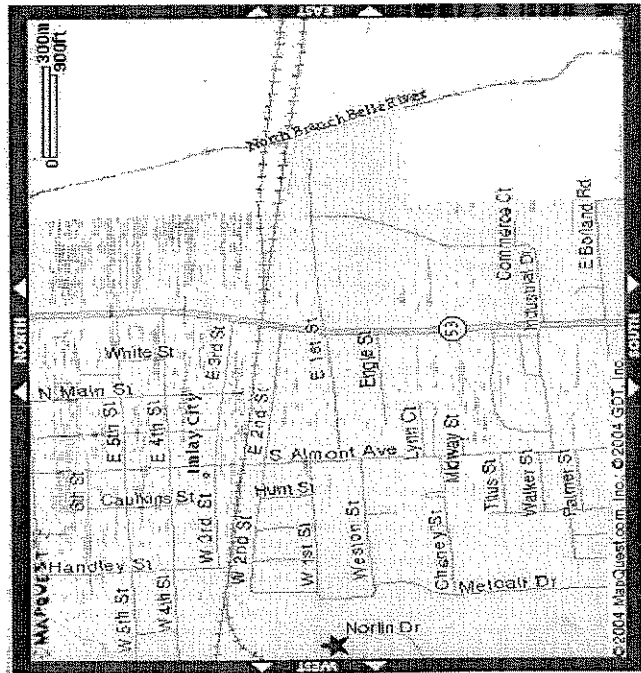

IMLAY CITY HIGH SCHOOL

*Spartans
Blue & Gold*

1001 Norlin Dr.
Imlay City, MI 48444
(810) 724-9810

50 miles from Algonac High School
1 hour, 20 minutes

- Follow M-29 to Palms Rd., turn right.
- Turn left onto Rattle Run Rd.
- Turn right onto Wales Center.
- Turn left onto I-69 west and merge.
- Take exit number 168 towards Imlay City.
- Turn right onto MI-53.
- Turn left onto E. 3rd St.

ANCHOR BAY HIGH SCHOOL

*Tars
Red & White*

6319 County Line
Fair Haven, MI 48022
(586) 648-2525

13 miles from Algonac High School
18 minutes

- Follow M-29 to County Line Rd., turn right.
- .MI 48079
- (810) 676-1700

ARMADA HIGH SCHOOL

23655 Armada Center
Armada, MI 48005
(586) 784-9156

Tigers
Orange & Black

27 miles from Algonac High School
56 minutes

- Follow M-29 to Palms Rd., turn right.
- Turn left onto Division Rd., Division becomes 32 Mile Rd.
- Turn right onto Lowe Plank Rd.
- Turn left on Armada Ridge Rd.
- Turn right onto Omo Rd.

FITZGERALD HIGH SCHOOL

23200 Ryan Rd.
Warren, MI 48091
(586) 757-7070

Spartans
Blue & Gold

40 miles from Algonac High School
50 minutes

- Follow M-29 to I-94 west.
- Merge onto I-94 west towards Detroit.
- Merge onto I-696 west.