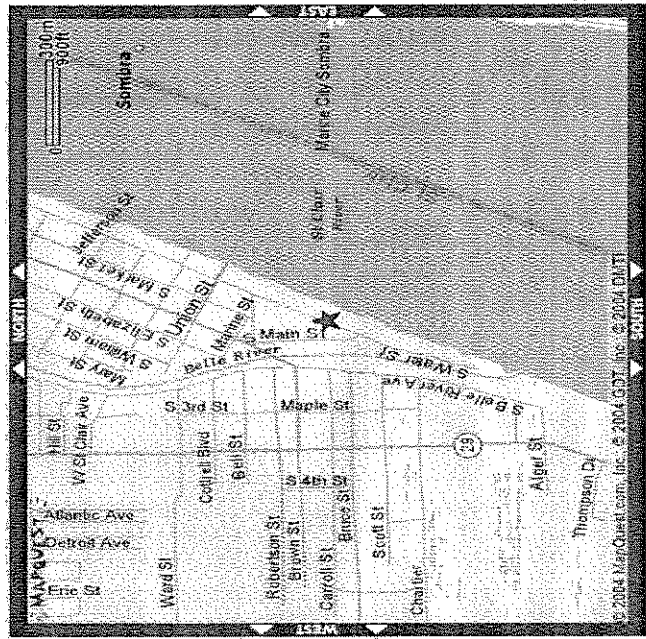

CARDINAL MOONEY HIGH SCHOOL *Cardinals*
Red/White/Black/Gold
660 S. Main St.
Marine City, MI 48039
Black/Gold
(810) 765-8825

11 miles from Algonac High School
18 minutes

Follow M-29 to Marine City.
Turn right onto S. Main St.

★ 660 S. Water St Marine City, MI 48039-3601, US Hotel Offers - Flight Deals

Street Map

Print | E-Mail | Download to PDA | New