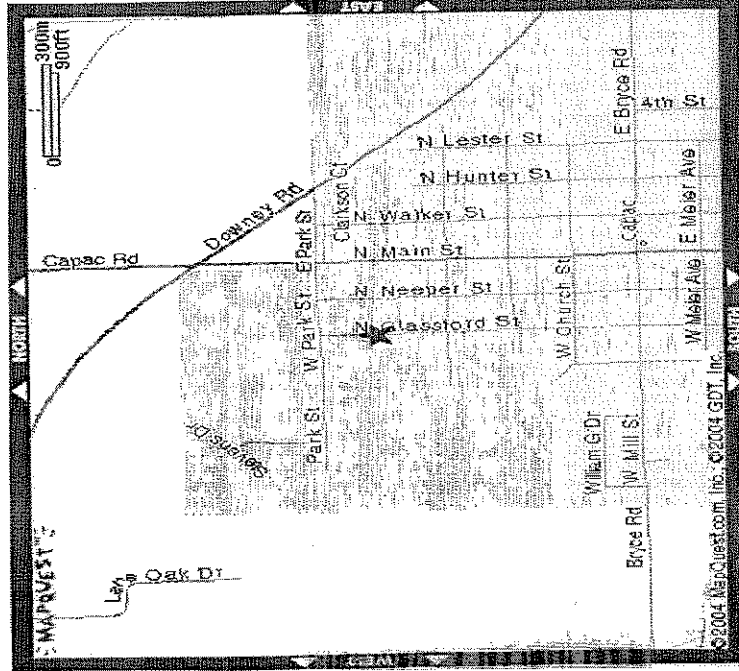

Chiefs
Gold & Blue

43 miles from Algonac High School
1 hour, 18 minutes

Follow M-29 to Palms Rd., turn right.

Turn left onto Rattle Run Rd.

Turn right onto Wales Center Rd.

Merge onto I-69 west.

Take exit number 176 towards Capac.

Turn right onto Capac Rd. Capac Rd. turns into

PORT HURON HIGH SCHOOL

*Big Reds
Red/White*

2215 Court
Port Huron, MI 48060
(810) 984-2611

15.3 miles from Algonac High School—25 minutes

Follow M-29 to Palms Rd., turn right.
Turn right onto Fred Moore Highway.
Merge onto I-94 east.
Take the I-69 exit towards Port Huron.