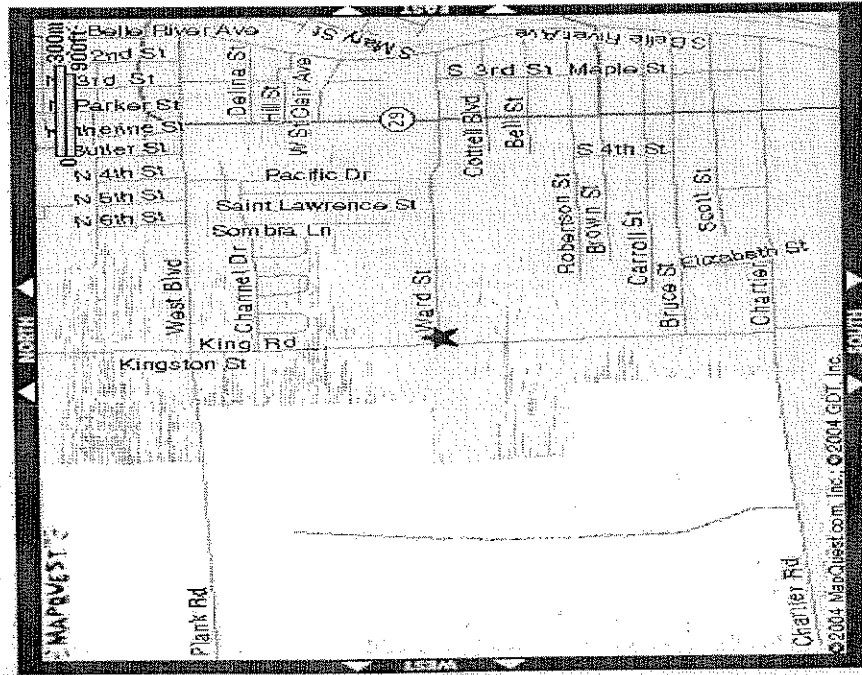

MARINE CITY HIGH SCHOOL   *Mariners*
1085 Ward St   *Orange & Black*
Marine City, MI 48039
(810) 676-1900

11 miles from Algonac High School—16 minutes

Follow M-29 to Marine City.