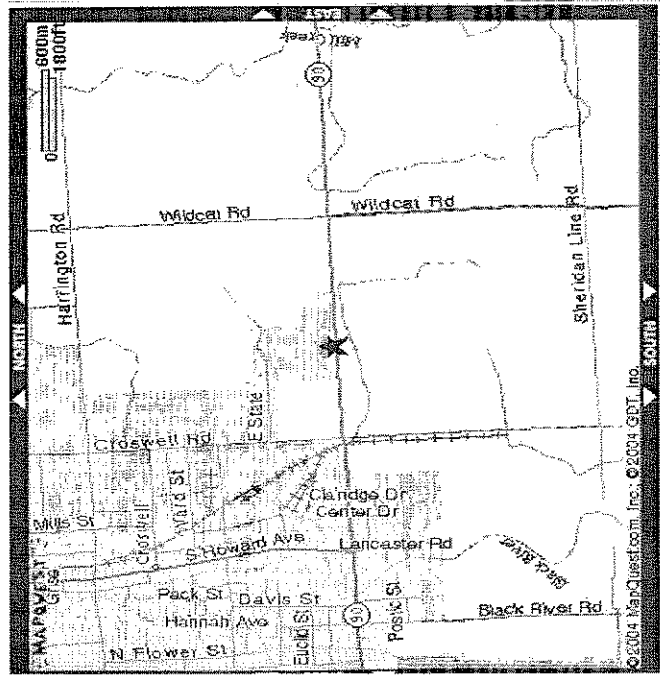

40 miles from Algonac High School
46 minutes

Follow M-29 to I-94 west towards Detroit.

Merge onto I-696 West/Walter P Reuther Freeway
 (exit 229 towards Lansing).

CROS-LEX HIGH SCHOOL *Pioneers*
 5461 Peck Rd. *Royal Blue & White*
 Crosswell, MI 48422
 (810) 679-1500

63 miles from Algonac High School
1 hour, 43 minutes

Follow M-29 to Palms Rd., turn right.
 Turn right onto Fred Moore Highway.
 Take I-94 east to Port Huron to the end which
 turns into Pine Grove Avenue/MI-25.
 Stay on MI-25.
 Turn left onto MI-90.