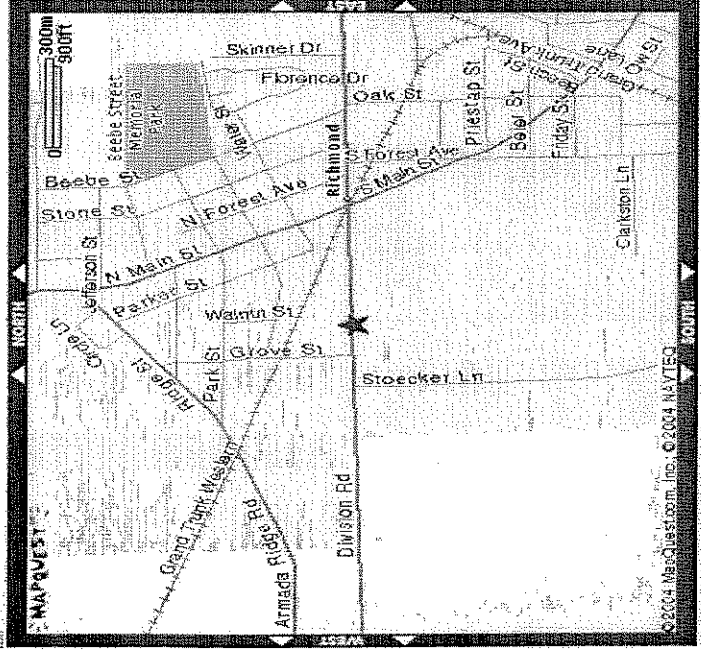

ARMADA HIGH SCHOOL

23655 Armada Center
Armada, MI 48005
(586) 784-9156

Tigers
Orange & Black

27 miles from Algonac High School
56 minutes

- Follow M-29 to Palms Rd., turn right.
- Turn left onto Division Rd., Division becomes 32 Mile Rd.
- Turn right onto Lowe Plank Rd.
- Turn left on Armada Ridge Rd.
- Turn right onto Omo Rd.

FITZGERALD HIGH SCHOOL

23200 Ryan Rd.
Warren, MI 48091
(586) 757-7070

Spartans
Blue & Gold

40 miles from Algonac High School
50 minutes

- Follow M-29 to I-94 west.
- Merge onto I-94 west towards Detroit.
- Merge onto I-696 west.

CENTERLINE HIGH SCHOOL *Panthers*
26300 Arsenal Avenue *Orange & Black*
Centerline, MI 48015
(586) 510-2100

36 miles from Algonac High School
47 minutes
Follow M-29 To I-94 west.
Merge I-94 west towards Detroit.
Merge I-696 west.
Take exit number 24 towards Hoover Rd.
Merge onto E. 11 Mile Rd.

Turn left onto Arsenal Avenue

RICHMOND HIGH SCHOOL *Blue Devils*
35320 Division Rd. *Navy & White*
Richmond MI 48062
(586) 727-3225

20 miles from Algonac High School
37 minutes
Follow M-29 to Palms Rd., turn right.
Turn left onto Division Rd. Division Rd. becomes
32 Mile Rd.