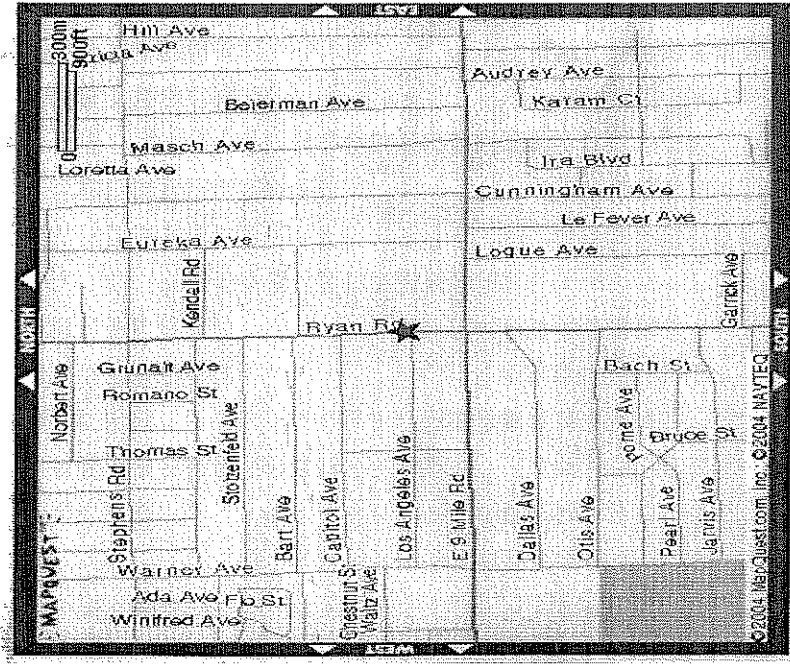

FITZGERALD HIGH SCHOOL

*Spartans
Blue & Gold*
23200 Ryan Rd.
Warren, MI 48091
(586) 757-7070

40 miles from Algonac High School
50 minutes

- Follow M-29 to I-94 west.
- Merge onto I-94 west towards Detroit.
- Merge onto I-696 west.