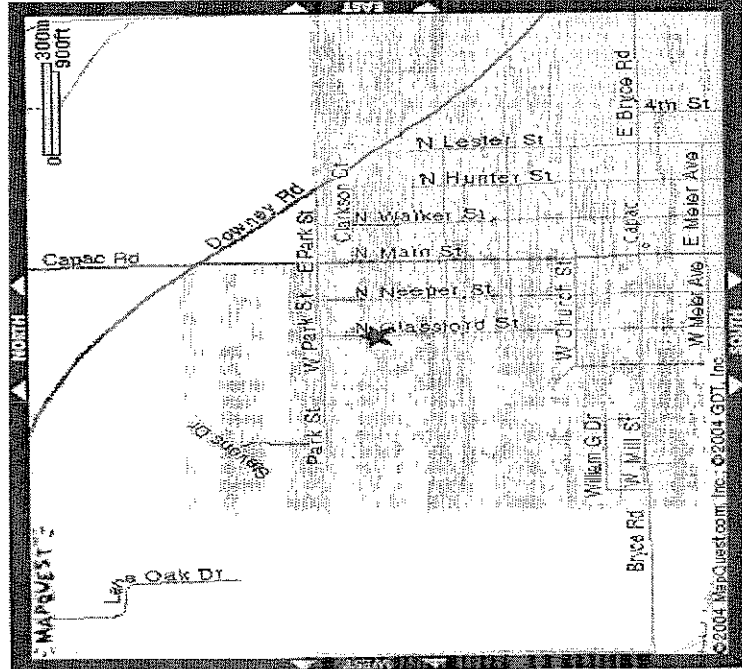

CAPAC HIGH SCHOOL

541 N. Glassford
Capac, MI 48014
(810) 395-3800

**43 miles from Algonac High School
1 hour, 18 minutes**

Follow M-29 to Palms Rd., turn right.
Turn left onto Rattle Run Rd.
Turn right onto Wales Center Rd.
Merge onto I-69 west.
Take exit number 176 towards Capac.
Turn right onto Capac Rd. Capac Rd. turns into