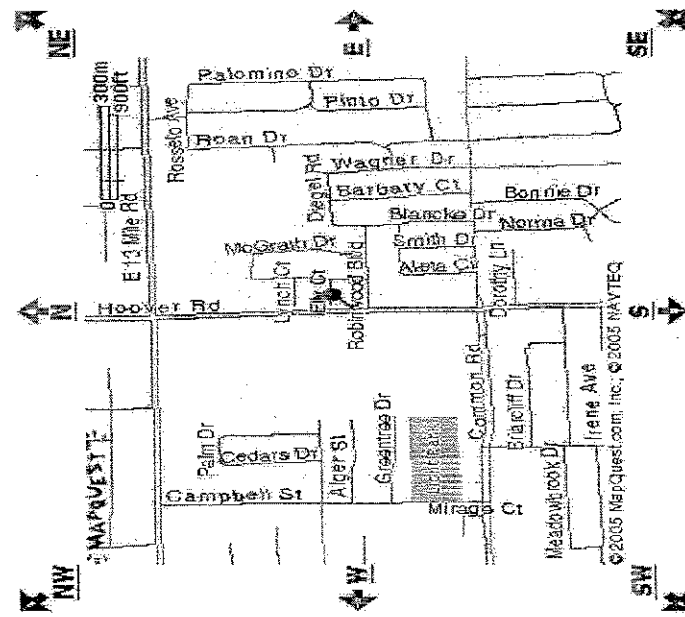

COUSINO HIGH SCHOOL Patriots
30333 Hoover Road Red/White/Blue
Warren, MI 48093
(586) 574-3100

40 miles from Algonac High School
46 minutes

Follow M-29 to I-94 west towards Detroit.

Merge onto I-696 West/Walter P Reuther Freeway
(exit 229 towards Lansing).