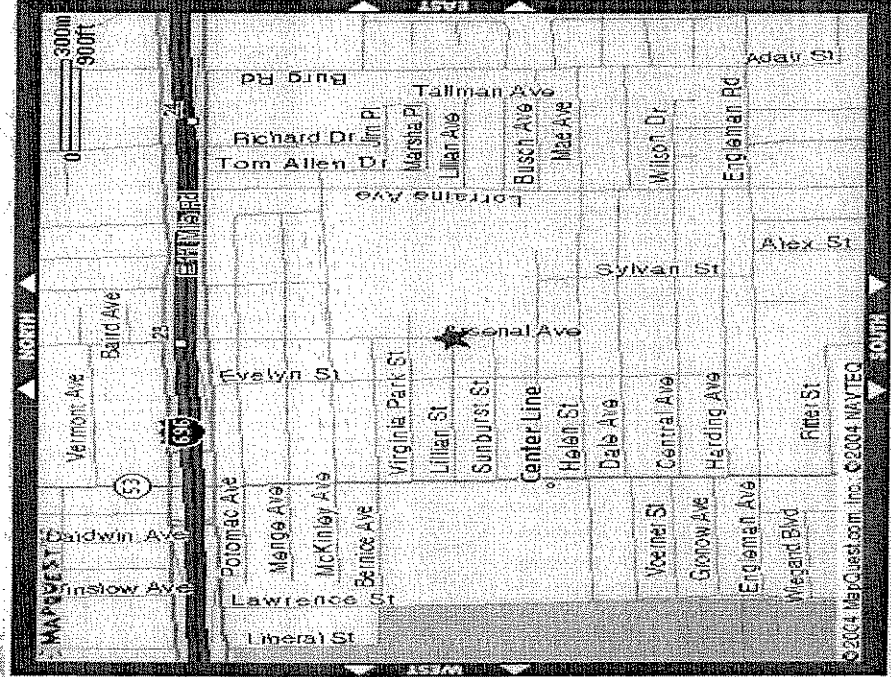

CENTERLINE HIGH SCHOOL *Panthers*
26300 Arsenal Avenue *Orange & Black*
Centerline, MI 48015
(586) 510-2100

36 miles from Algonac High School
47 minutes
Follow M-29 To I-94 west.
Merge I-94 west towards Detroit.
Merge I-696 west.
Take exit number 24 towards Hoover Rd.
Merge onto E. 11 Mile Rd.

Turn left onto Arsenal Avenue