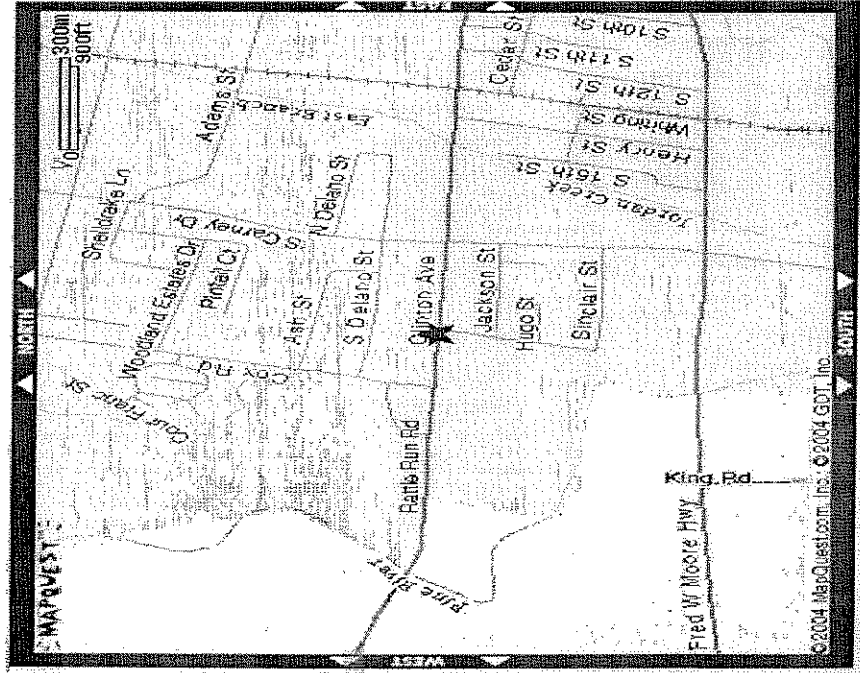

ST CLAIR HIGH SCHOOL

2200 Clinton Avenue
St. Clair, MI 48079
(810) 676-1700

*Saints
Red & Blue*

**20 miles from Algonac High School
31 minutes**

Follow M-29 into St. Clair.