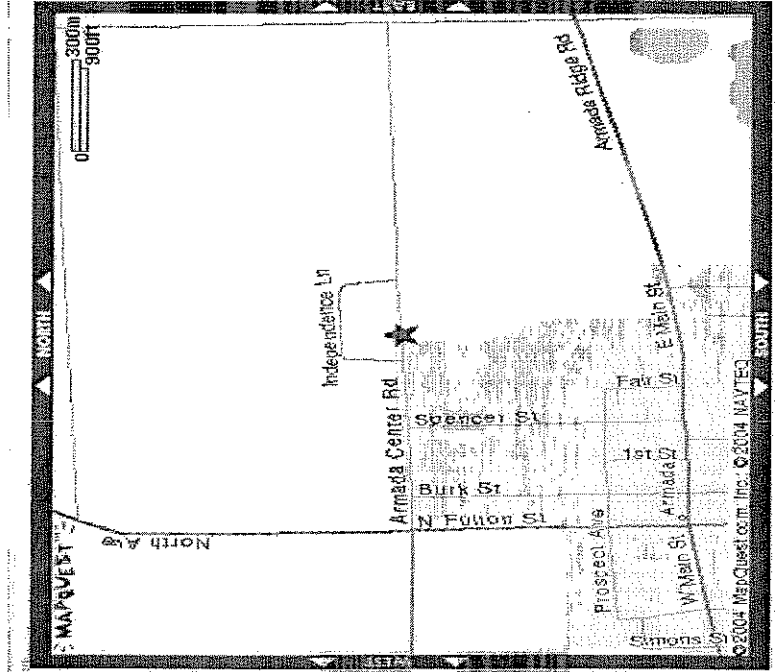

ANCHOR BAY HIGH SCHOOL

*Tars
Red & White*

6319 County Line
Fair Haven, MI 48022
(586) 648-2525

13 miles from Algonac High School
18 minutes

- Follow M-29 to County Line Rd., turn right.
- .MI 48079
- (810) 676-1700

ARMADA HIGH SCHOOL

23655 Armada Center
Armada, MI 48005
(586) 784-9156

Tigers
Orange & Black

27 miles from Algonac High School
56 minutes

- Follow M-29 to Palms Rd., turn right.
- Turn left onto Division Rd., Division becomes 32 Mile Rd.
- Turn right onto Lowe Plank Rd.
- Turn left on Armada Ridge Rd.
- Turn right onto Omo Rd.

FITZGERALD HIGH SCHOOL

23200 Ryan Rd.
Warren, MI 48091
(586) 757-7070

Spartans
Blue & Gold

40 miles from Algonac High School
50 minutes

- Follow M-29 to I-94 west.
- Merge onto I-94 west towards Detroit.
- Merge onto I-696 west.