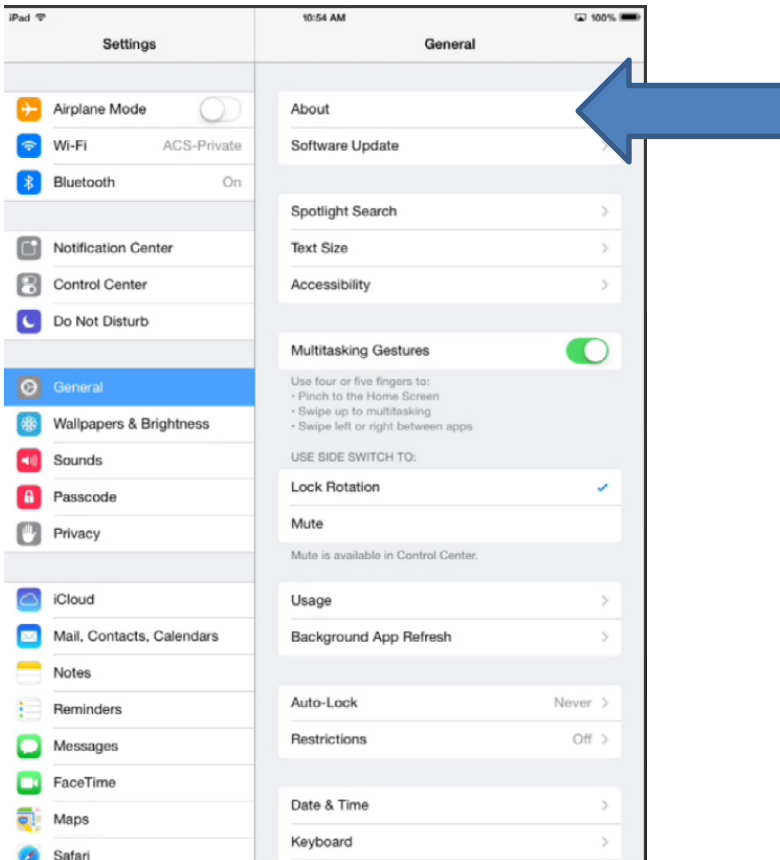

## How do I identify the Serial Number on my iPad ?

Tap on “Settings”

Tap on “General” located on the left hand side of the settings screen

Tap on "About" at the top right hand side of the General screen