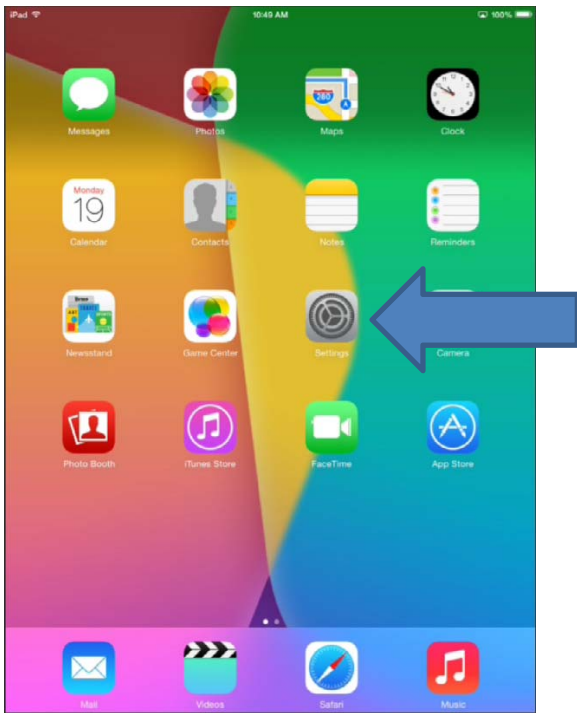

## How do I identify the Serial Number on my iPad ?

Tap on “Settings”

Tap on “General” located on the left hand side of the settings screen

Tap on "About" at the top right hand side of the General screen